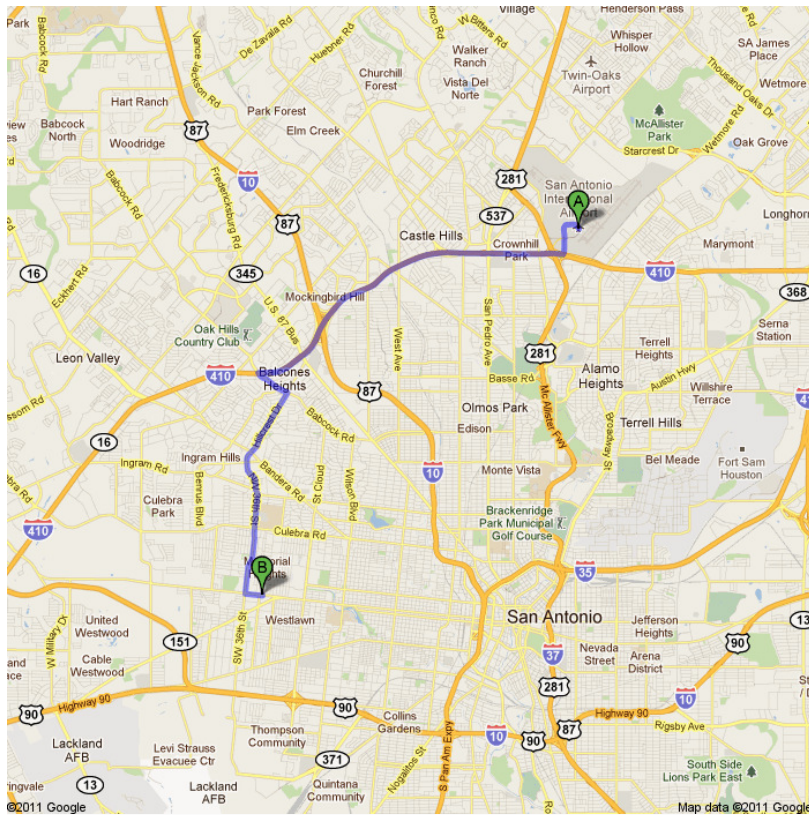

Directions to 5357 W Commerce St, San Antonio, TX 78237
12.0 mi – about 23 mins

San Antonio International Airport
E Terminal Dr, San Antonio, Texas 78216 - (210) 207-7253

1. Head **northwest** on **E Terminal Dr**
About 1 min

go 0.5 mi
total 0.5 mi

2. Continue onto **Airport Blvd**
About 1 min

go 0.3 mi
total 0.8 mi

 3. Turn **right** onto **NE Interstate 410 Loop Frontage Rd**
About 1 min

go 0.3 mi
total 1.1 mi

 4. Take the ramp on the left onto **I-410 W**
About 6 mins

go 5.7 mi
total 6.8 mi

 5. Take exit **14C** toward **Babcock Rd**

go 0.2 mi
total 6.9 mi

6. Merge onto **I- 410 Access Rd/NW Loop 410**

go 0.2 mi
total 7.1 mi

 7. Turn **left** onto **Babcock Rd**
About 2 mins

go 0.6 mi
total 7.8 mi

8. Turn right onto **Hillcrest Dr**
About 4 mins

go 1.6 mi
total 9.4 mi

9. Continue onto **NW 36th St**
About 2 mins

go 1.1 mi
total 10.5 mi

10. Continue onto **Esmeralda Dr**
About 1 min