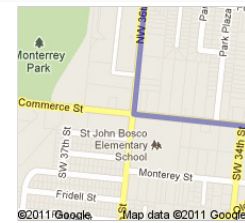

Directions to 5357 W Commerce St, San Antonio, TX 78237
12.0 mi – about 23 mins

San Antonio International Airport
E Terminal Dr, San Antonio, Texas 78216 - (210) 207-7253

1. Head **northwest** on **E Terminal Dr**
About 1 min

go 0.6 mi
total 7.8 mi

8. Turn right onto **Hillcrest Dr**
About 4 mins

go 1.6 mi
total 9.4 mi

9. Continue onto **NW 36th St**
About 2 mins

go 1.1 mi
total 10.5 mi

10. Continue onto **Esmeralda Dr**
About 1 min

go 0.6 mi
total 11.1 mi

11. Continue straight onto **Mayberry Ave**

go 72 ft
total 11.1 mi

12. Continue onto **NW 36th St**
About 1 min

go 0.6 mi
total 11.7 mi

13. Turn left onto **W Commerce St**
Destination will be on the left
About 1 min

go 0.3 mi
total 12.0 mi

5357 W Commerce St, San Antonio, TX 78237

These directions are for planning purposes only. You may find that construction projects, traffic, weather, or other events may cause conditions to differ from the map results, and you should plan your route accordingly. You must obey all signs or notices regarding your route.