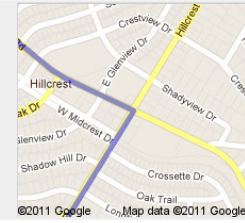

Directions to 5357 W Commerce St, San Antonio, TX 78237
12.0 mi – about 23 mins

San Antonio International Airport
E Terminal Dr, San Antonio, Texas 78216 - (210) 207-7253

1. Head **northwest** on **E Terminal Dr**
About 1 min

go 0.5 mi
total 0.5 mi

2. Continue onto **Airport Blvd**
About 1 min

go 0.3 mi
total 0.8 mi

 3. Turn **right** onto **NE Interstate 410 Loop Frontage Rd**
About 1 min

go 0.3 mi
total 1.1 mi

 4. Take the ramp on the left onto **I-410 W**
About 6 mins

go 5.7 mi
total 6.8 mi

 5. Take exit **14C** toward **Babcock Rd**

go 0.2 mi
total 6.9 mi

6. Merge onto **I- 410 Access Rd/NW Loop 410**

go 0.2 mi
total 7.1 mi

 7. Turn **left** onto **Babcock Rd**
About 2 mins

go 0.6 mi
total 7.8 mi

8. Turn right onto **Hillcrest Dr**
About 4 mins

go 1.6 mi
total 9.4 mi

9. Continue onto **NW 36th St**
About 2 mins

go 1.1 mi
total 10.5 mi

10. Continue onto **Esmeralda Dr**
About 1 min