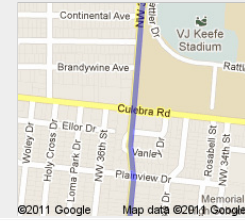

Directions to 5357 W Commerce St, San Antonio, TX 78237
12.0 mi – about 23 mins

San Antonio International Airport
E Terminal Dr, San Antonio, Texas 78216 - (210) 207-7253

1. Head **northwest** on **E Terminal Dr**
About 1 min

go 0.6 mi
total 7.8 mi

8. Turn right onto **Hillcrest Dr**
About 4 mins

go 1.6 mi
total 9.4 mi

9. Continue onto **NW 36th St**
About 2 mins

go 1.1 mi
total 10.5 mi

10. Continue onto **Esmeralda Dr**
About 1 min

go 0.6 mi
total 11.1 mi

11. Continue straight onto **Mayberry Ave**

go 72 ft
total 11.1 mi

12. Continue onto **NW 36th St**
About 1 min

go 0.6 mi
total 11.7 mi

13. Turn left onto **W Commerce St**
Destination will be on the left
About 1 min

go 0.3 mi
total 12.0 mi

5357 W Commerce St, San Antonio, TX 78237

These directions are for planning purposes only. You may find that construction projects, traffic, weather, or other events may cause conditions to differ from the map results, and you should plan your route accordingly. You must obey all signs or notices regarding your route.