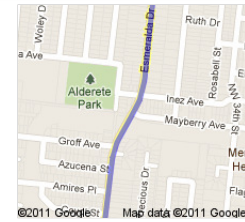

Directions to 5357 W Commerce St, San Antonio, TX 78237
12.0 mi – about 23 mins

San Antonio International Airport
E Terminal Dr, San Antonio, Texas 78216 - (210) 207-7253

1. Head **northwest** on **E Terminal Dr**
About 1 min

go 0.5 mi
total 0.5 mi

2. Continue onto **Airport Blvd**
About 1 min

go 0.3 mi
total 0.8 mi

 3. Turn **right** onto **NE Interstate 410 Loop Frontage Rd**
About 1 min

go 0.3 mi
total 1.1 mi

 4. Take the ramp on the left onto **I-410 W**
About 6 mins

go 0.6 mi
total 7.8 mi

8. Turn right onto **Hillcrest Dr**
About 4 mins

go 1.6 mi
total 9.4 mi

9. Continue onto **NW 36th St**
About 2 mins

go 1.1 mi
total 10.5 mi

10. Continue onto **Esmeralda Dr**
About 1 min

go 0.6 mi
total 11.1 mi

11. Continue straight onto **Mayberry Ave**

go 72 ft
total 11.1 mi

12. Continue onto **NW 36th St**
About 1 min

go 0.6 mi
total 11.7 mi

13. Turn left onto **W Commerce St**
Destination will be on the left
About 1 min