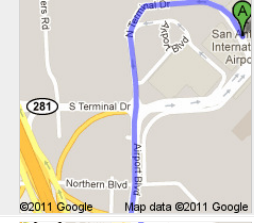

Directions to 5357 W Commerce St, San Antonio, TX 78237
12.0 mi – about 23 mins

San Antonio International Airport
E Terminal Dr, San Antonio, Texas 78216 - (210) 207-7253

1. Head **northwest** on **E Terminal Dr**
About 1 min

go 0.5 mi
total 0.5 mi

2. Continue onto **Airport Blvd**
About 1 min

go 0.3 mi
total 0.8 mi

 3. Turn **right** onto **NE Interstate 410 Loop Frontage Rd**
About 1 min

go 0.3 mi
total 1.1 mi

 4. Take the ramp on the left onto **I-410 W**
About 6 mins

go 0.6 mi
total 7.8 mi

8. Turn right onto **Hillcrest Dr**
About 4 mins

go 1.6 mi
total 9.4 mi

9. Continue onto **NW 36th St**
About 2 mins

go 1.1 mi
total 10.5 mi

10. Continue onto **Esmeralda Dr**
About 1 min

go 0.6 mi
total 11.1 mi

11. Continue straight onto **Mayberry Ave**

go 72 ft
total 11.1 mi

12. Continue onto **NW 36th St**
About 1 min

go 0.6 mi
total 11.7 mi

13. Turn left onto **W Commerce St**
Destination will be on the left
About 1 min