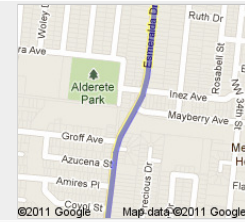

Directions to 5357 W Commerce St, San Antonio, TX 78237
12.0 mi – about 23 mins

San Antonio International Airport
E Terminal Dr, San Antonio, Texas 78216 - (210) 207-7253

1. Head **northwest** on **E Terminal Dr**
About 1 min

go 0.6 mi
total 7.8 mi

8. Turn right onto **Hillcrest Dr**
About 4 mins

go 1.6 mi
total 9.4 mi

9. Continue onto **NW 36th St**
About 2 mins

go 1.1 mi
total 10.5 mi

10. Continue onto **Esmeralda Dr**
About 1 min

go 0.6 mi
total 11.1 mi

11. Continue straight onto **Mayberry Ave**

go 72 ft
total 11.1 mi

12. Continue onto **NW 36th St**
About 1 min

go 0.6 mi
total 11.7 mi

13. Turn left onto **W Commerce St**
Destination will be on the left
About 1 min

go 0.3 mi
total 12.0 mi

5357 W Commerce St, San Antonio, TX 78237

These directions are for planning purposes only. You may find that construction projects, traffic, weather, or other events may cause conditions to differ from the map results, and you should plan your route accordingly. You must obey all signs or notices regarding your route.