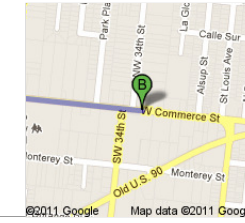

Directions to 5357 W Commerce St, San Antonio, TX 78237
12.0 mi – about 23 mins

San Antonio International Airport
E Terminal Dr, San Antonio, Texas 78216 - (210) 207-7253

1. Head **northwest** on **E Terminal Dr**
About 1 min

go 0.6 mi
total 7.8 mi

8. Turn right onto **Hillcrest Dr**
About 4 mins

go 1.6 mi
total 9.4 mi

9. Continue onto **NW 36th St**
About 2 mins

go 1.1 mi
total 10.5 mi

10. Continue onto **Esmeralda Dr**
About 1 min

go 0.6 mi
total 11.1 mi

11. Continue straight onto **Mayberry Ave**

go 72 ft
total 11.1 mi

12. Continue onto **NW 36th St**
About 1 min

go 0.6 mi
total 11.7 mi

13. Turn left onto **W Commerce St**
Destination will be on the left
About 1 min

go 0.3 mi
total 12.0 mi

5357 W Commerce St, San Antonio, TX 78237

These directions are for planning purposes only. You may find that construction projects, traffic, weather, or other events may cause conditions to differ from the map results, and you should plan your route accordingly. You must obey all signs or notices regarding your route.