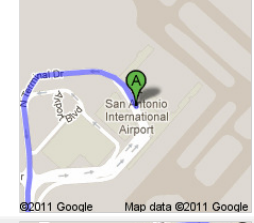

Directions to 5357 W Commerce St, San Antonio, TX 78237
12.0 mi – about 23 mins

San Antonio International Airport
E Terminal Dr, San Antonio, Texas 78216 - (210) 207-7253

1. Head **northwest** on **E Terminal Dr**
About 1 min

go 0.5 mi
total 0.5 mi

2. Continue onto **Airport Blvd**
About 1 min

go 0.3 mi
total 0.8 mi

 3. Turn **right** onto **NE Interstate 410 Loop Frontage Rd**
About 1 min

go 0.3 mi
total 1.1 mi

 4. Take the ramp on the left onto **I-410 W**
About 6 mins

go 0.6 mi
total 7.8 mi

8. Turn right onto **Hillcrest Dr**
About 4 mins

go 1.6 mi
total 9.4 mi

9. Continue onto **NW 36th St**
About 2 mins

go 1.1 mi
total 10.5 mi

10. Continue onto **Esmeralda Dr**
About 1 min

go 0.6 mi
total 11.1 mi

11. Continue straight onto **Mayberry Ave**

go 72 ft
total 11.1 mi

12. Continue onto **NW 36th St**
About 1 min

go 0.6 mi
total 11.7 mi

13. Turn left onto **W Commerce St**
Destination will be on the left
About 1 min