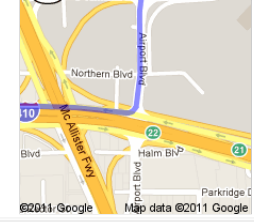

Directions to 5357 W Commerce St, San Antonio, TX 78237
12.0 mi – about 23 mins

San Antonio International Airport
E Terminal Dr, San Antonio, Texas 78216 - (210) 207-7253

1. Head **northwest** on **E Terminal Dr**
About 1 min

go 0.5 mi
total 0.5 mi

2. Continue onto **Airport Blvd**
About 1 min

go 0.3 mi
total 0.8 mi

 3. Turn **right** onto **NE Interstate 410 Loop Frontage Rd**
About 1 min

go 0.3 mi
total 1.1 mi

 4. Take the ramp on the left onto **I-410 W**
About 6 mins

go 5.7 mi
total 6.8 mi

 5. Take exit **14C** toward **Babcock Rd**

go 0.2 mi
total 6.9 mi

6. Merge onto **I- 410 Access Rd/NW Loop 410**

go 0.2 mi
total 7.1 mi

 7. Turn **left** onto **Babcock Rd**
About 2 mins

go 0.6 mi
total 7.8 mi

8. Turn right onto **Hillcrest Dr**
About 4 mins

go 1.6 mi
total 9.4 mi

9. Continue onto **NW 36th St**
About 2 mins

go 1.1 mi
total 10.5 mi

10. Continue onto **Esmeralda Dr**
About 1 min